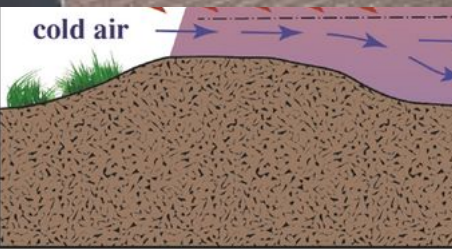

☐ ☐ ☒

Current Outside Conditions

Barometric Pressure: 30.18 inHg

Temperature: 81.87 °F

Relative Humidity: -5.00 %

Current Cave Conditions

Pressure: 30.13 inHg

Temp: 52.70 °F

RH: 96.62 %

- -chimney effect
- -th
- warmer air out of the
- -Origins of other gas
- -O₂ -> plant
- -CO₂ -> animal
- -methane ->
- -ammonia -> guano
- -geothermal gases -> natural processes