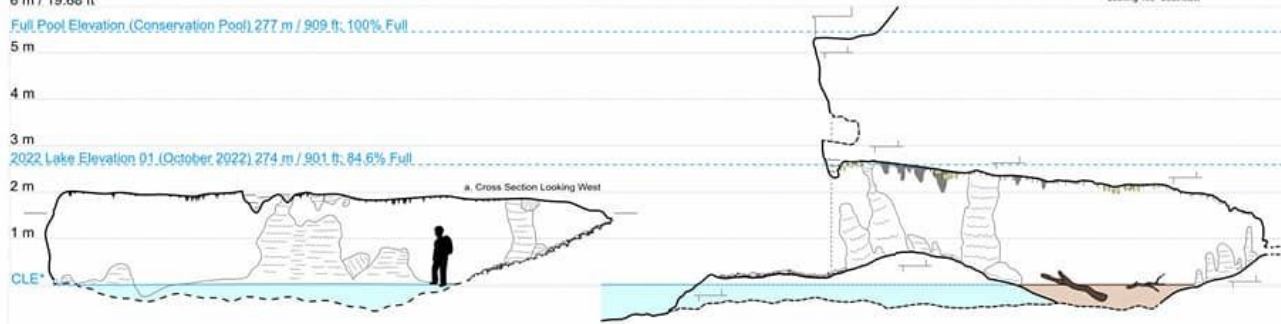

6 m / 19.68 ft

Full Pool Elevation (Conservation Pool) 277 m / 909 ft; 100% Full

5 m

4 m

3 m

2022 Lake Elevation 01 (October 2022) 274 m / 901 ft; 84.6% Full

2 m

1 m

CLE

*Current Lake Elevation (01 October 2023): 271.2 m / 890 ft; 65% Full

Drafted by: Ethan Perrine, 2-4 October 2023

*Big Mega
Ultra
Stinker
List*

Eric Tagoe
Connor Flammang
Austin Silva
Nathan Smith

Back