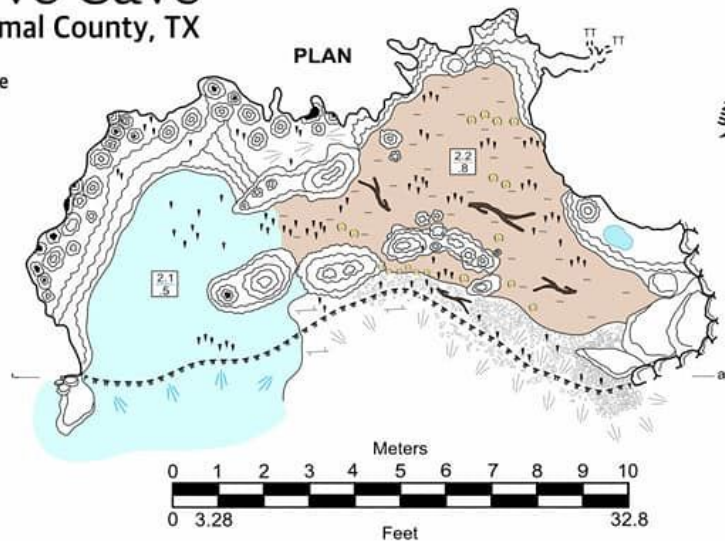

 Back Next

Announcements cont.

- **Powell's Cave AGAIN**
 - Oct 20-22nd
- **Green Belt Vertical (Austin)**
 - Oct 22nd
- **ASSoween**
 - Time to get socially silly

Back

Next

Party Cove Cave

Canyon Lake, Comal County, TX

Survey Team: Ethan Perrine
 Survey Date: 01/Oct/2023
 Instruments: DistoX2
 Data: TopoDroid

Length 10 m (32.8 ft)
 Width 20 m (65.6 ft)
 Height 2.2 m (7.2 ft)

- Wall
- Zebra Mussel
- Column
- ⊙ Stalagmite
- ⊖ Breakdown
- ⊖ Gravel
- Water
- Deep Mud
- ⊖ Woody Debris
- ∕ Slope
- ∕ Depth
- ∕ Stalactite
- TT Constriction