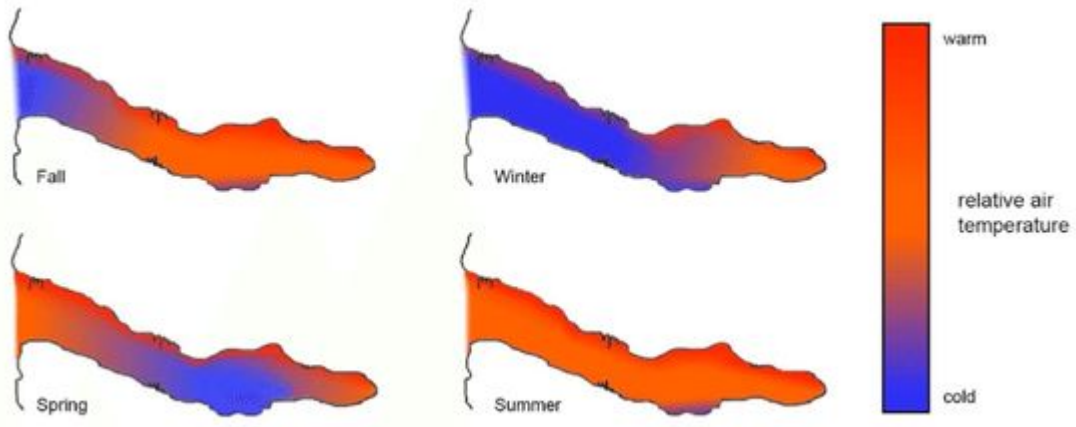

This causes *vertical* caves to be especially dangerous in regards to bad air

0ft-1ft

The heaviest gases will gather here

Back

Next

☐ ☐ ☒

Current Outside Conditions

Barometric Pressure: 30.18 inHg