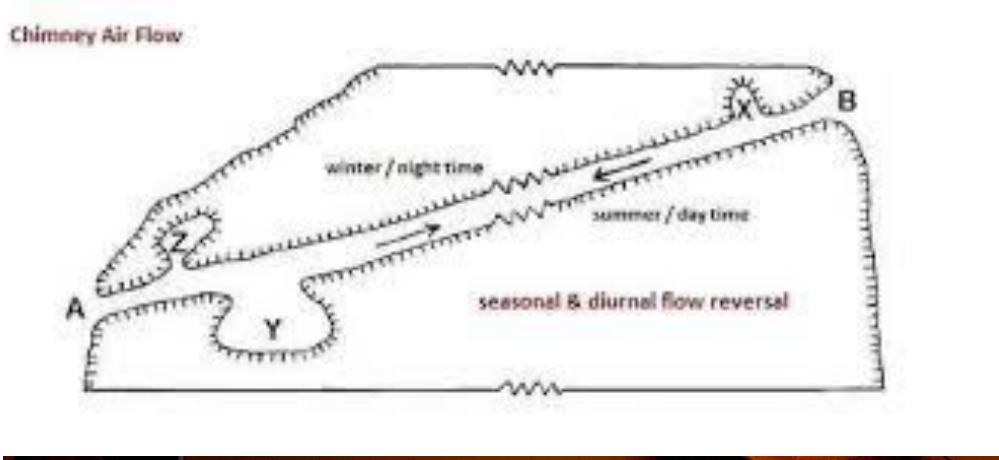

Temperature: 81.87 °F

Relative Humidity: -5.00 %

Current Cave Conditions

Pressure: 30.13 inHg

Temp: 52.70 °F

RH: 96.62 %

- chimney effect
- th
- warmer air out of the
- Origins of other gas
- O₂ -> plant
- CO₂ -> animal
- methane ->
- ammonia -> guano
- geothermal gases -> natural processes